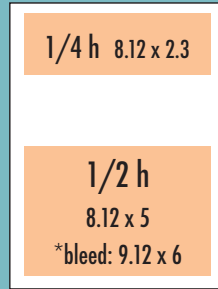

# print specifications

## print .....

Ad measurements are width x height in inches. • \*Bleeds - maintain live print area with .5 inch bleed margins.

Magazine  
 Specifications: Trim: 8.75 w 11 h  
 Live area: 8.12 w x 10.3 h  
 Bleed Margins: 9.12 w x 11.3 h