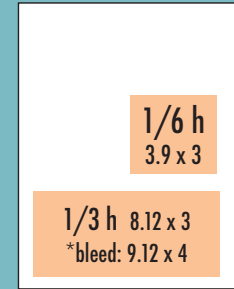

# print specifications

## print .....

Ad measurements are width x height in inches. • \*Bleeds - maintain live print area with .5 inch bleed margins.

Magazine  
 Specifications: Trim: 8.75 w 11 h  
 Live area: 8.12 w x 10.3 h  
 Bleed Margins: 9.12 w x 11.3 h