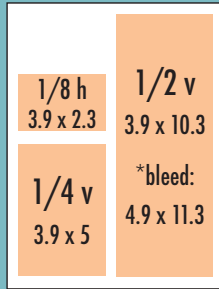

# print specifications

## print .....

Ad measurements are width x height in inches. • \*Bleeds - maintain live print area with .5 inch bleed margins.

Magazine  
 Specifications: Trim: 8.75 w 11 h  
 Live area: 8.12 w x 10.3 h  
 Bleed Margins: 9.12 w x 11.3 h

Editorial  
 Word Count: 2 page spread: ..1000-1250  
 ATE: .....775-1000  
 Full page: .....650-750  
 Half page: .....450-500  
 Third page:.....250-300